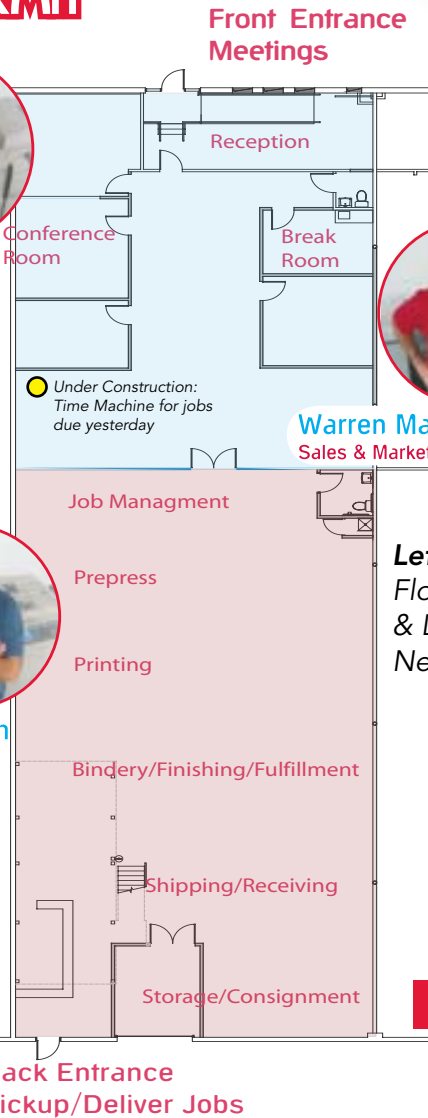

RMH IS MOVING!

February 2007

As of February 5th, 2007

RMH Image Group will be at the new location:

950 Colwell Lane, Suite 2
Conshohocken, PA 19428

Top: a photo of the new production area for RMH with over 5000 Sq. Ft. of space.

The New RMH

Brad Hill
Finance & Estimating

Warren Marchese
Sales & Marketing

Brian Rhodenbaugh
Operations

Left:
Floor Plans
& Layout of
New RMH

7,500 Square Feet

RMH's Bridgeport facility is currently 2,700 Square Feet. As of February 5th 2007, RMH will be relocating to a 7,500 Square Foot building. 2,500 Square feet will be devoted to offices and 5000 Square feet will be utilized for production. Increasing our size 200% will better help us to serve our customer's needs and grow our production volume.