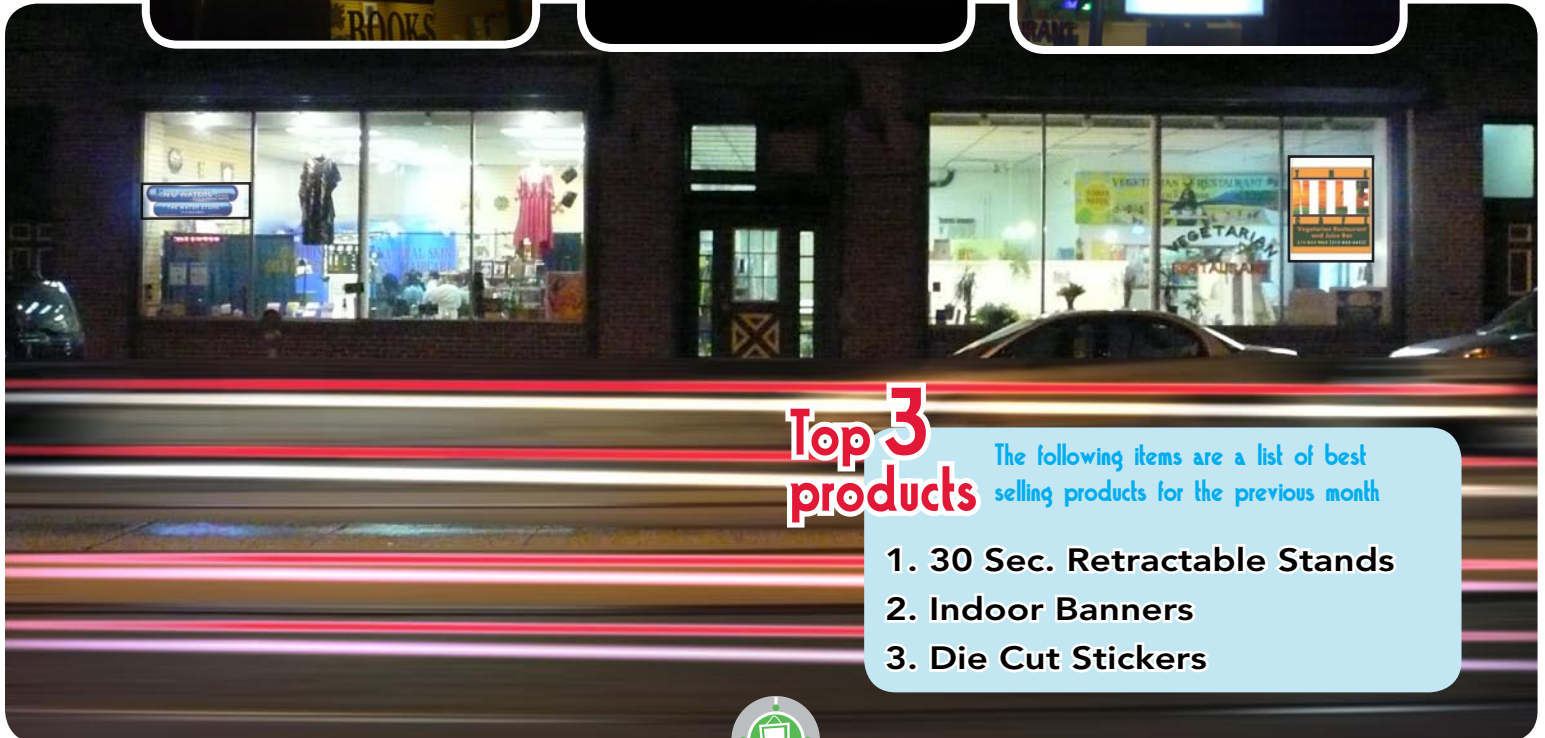

Nile Cafe' Light Boxes

Top 3 products

The following items are a list of best selling products for the previous month

1. 30 Sec. Retractable Stands
2. Indoor Banners
3. Die Cut Stickers