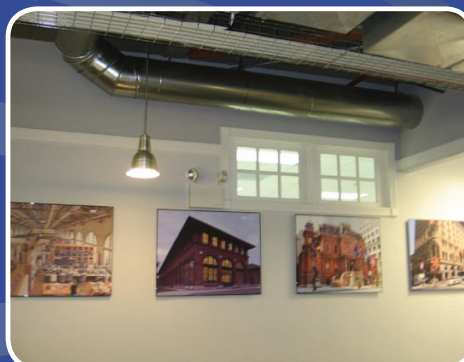

What's Up at RMH

December 2009

Welcome to the RMH Image Group Newsletter. Almost daily a customer will say, "I didn't know you could do that!" We want to let you know just how much we can do. Therefore, we provide this newsletter on a monthly basis to highlight a unique and interesting project completed at RMH.

[Click Here To Watch a Short Movie of the Product](#)

CORPORATE DECOR VIA SIGNS AND POSTERS

RMH can help you promote and reinforce your corporate message inside and out. Here, RMH partnered with Bala Consulting Engineers to adorn their corporate headquarters with two-sided aisle signs exhibiting their extensive list of achievements. In addition, RMH lined the walls with framed posters showcasing their various projects. Finally, RMH updated an outdoor dimensional sign.

Top 3 Products

1. Full Color Banners
2. Large Quantity Posters
3. Portable Banner Stands