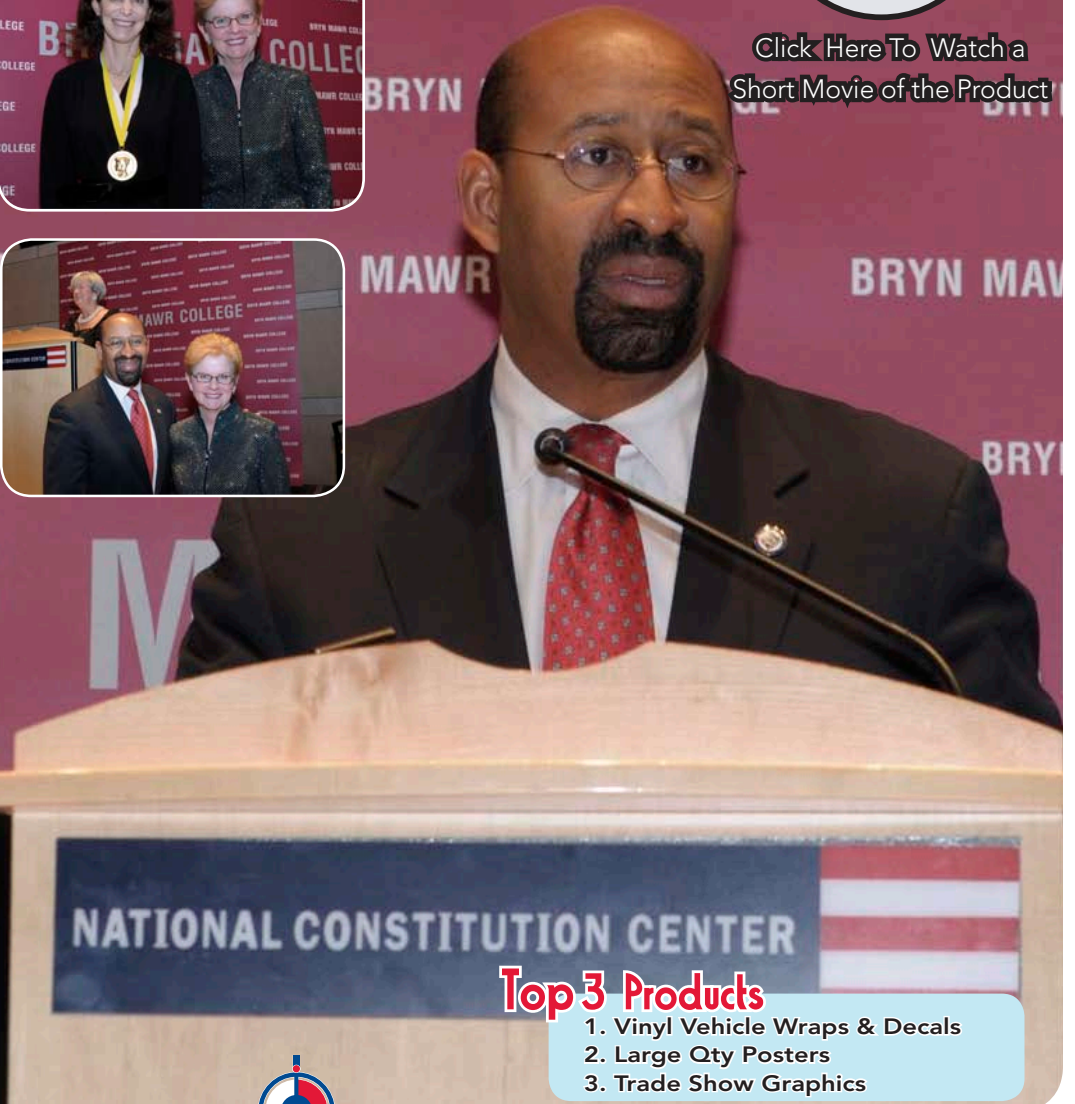

What's Up at RMH

February 2009

RMH recently had the pleasure of printing this **Range Banner Wall** for Bryn Mawr College's recent event at the National Constitution Center. The event was held to honor Jane Golden, executive director of the Philadelphia Mural Arts Program, with the 2009 Katherine Hepburn Medal in recognition of her efforts to build community through public art. Mayor Nutter & Bryn Mawr President Jane McAuliffe were among the attendees. The Range Banner Wall can be used as a trade show display or a backdrop, as seen here.

Bryn Mawr College Range Banner Wall

[Click Here To Watch a Short Movie of the Product](#)

Photographs taken by Jim Roese

Top 3 Products

1. Vinyl Vehicle Wraps & Decals
2. Large Qty Posters
3. Trade Show Graphics